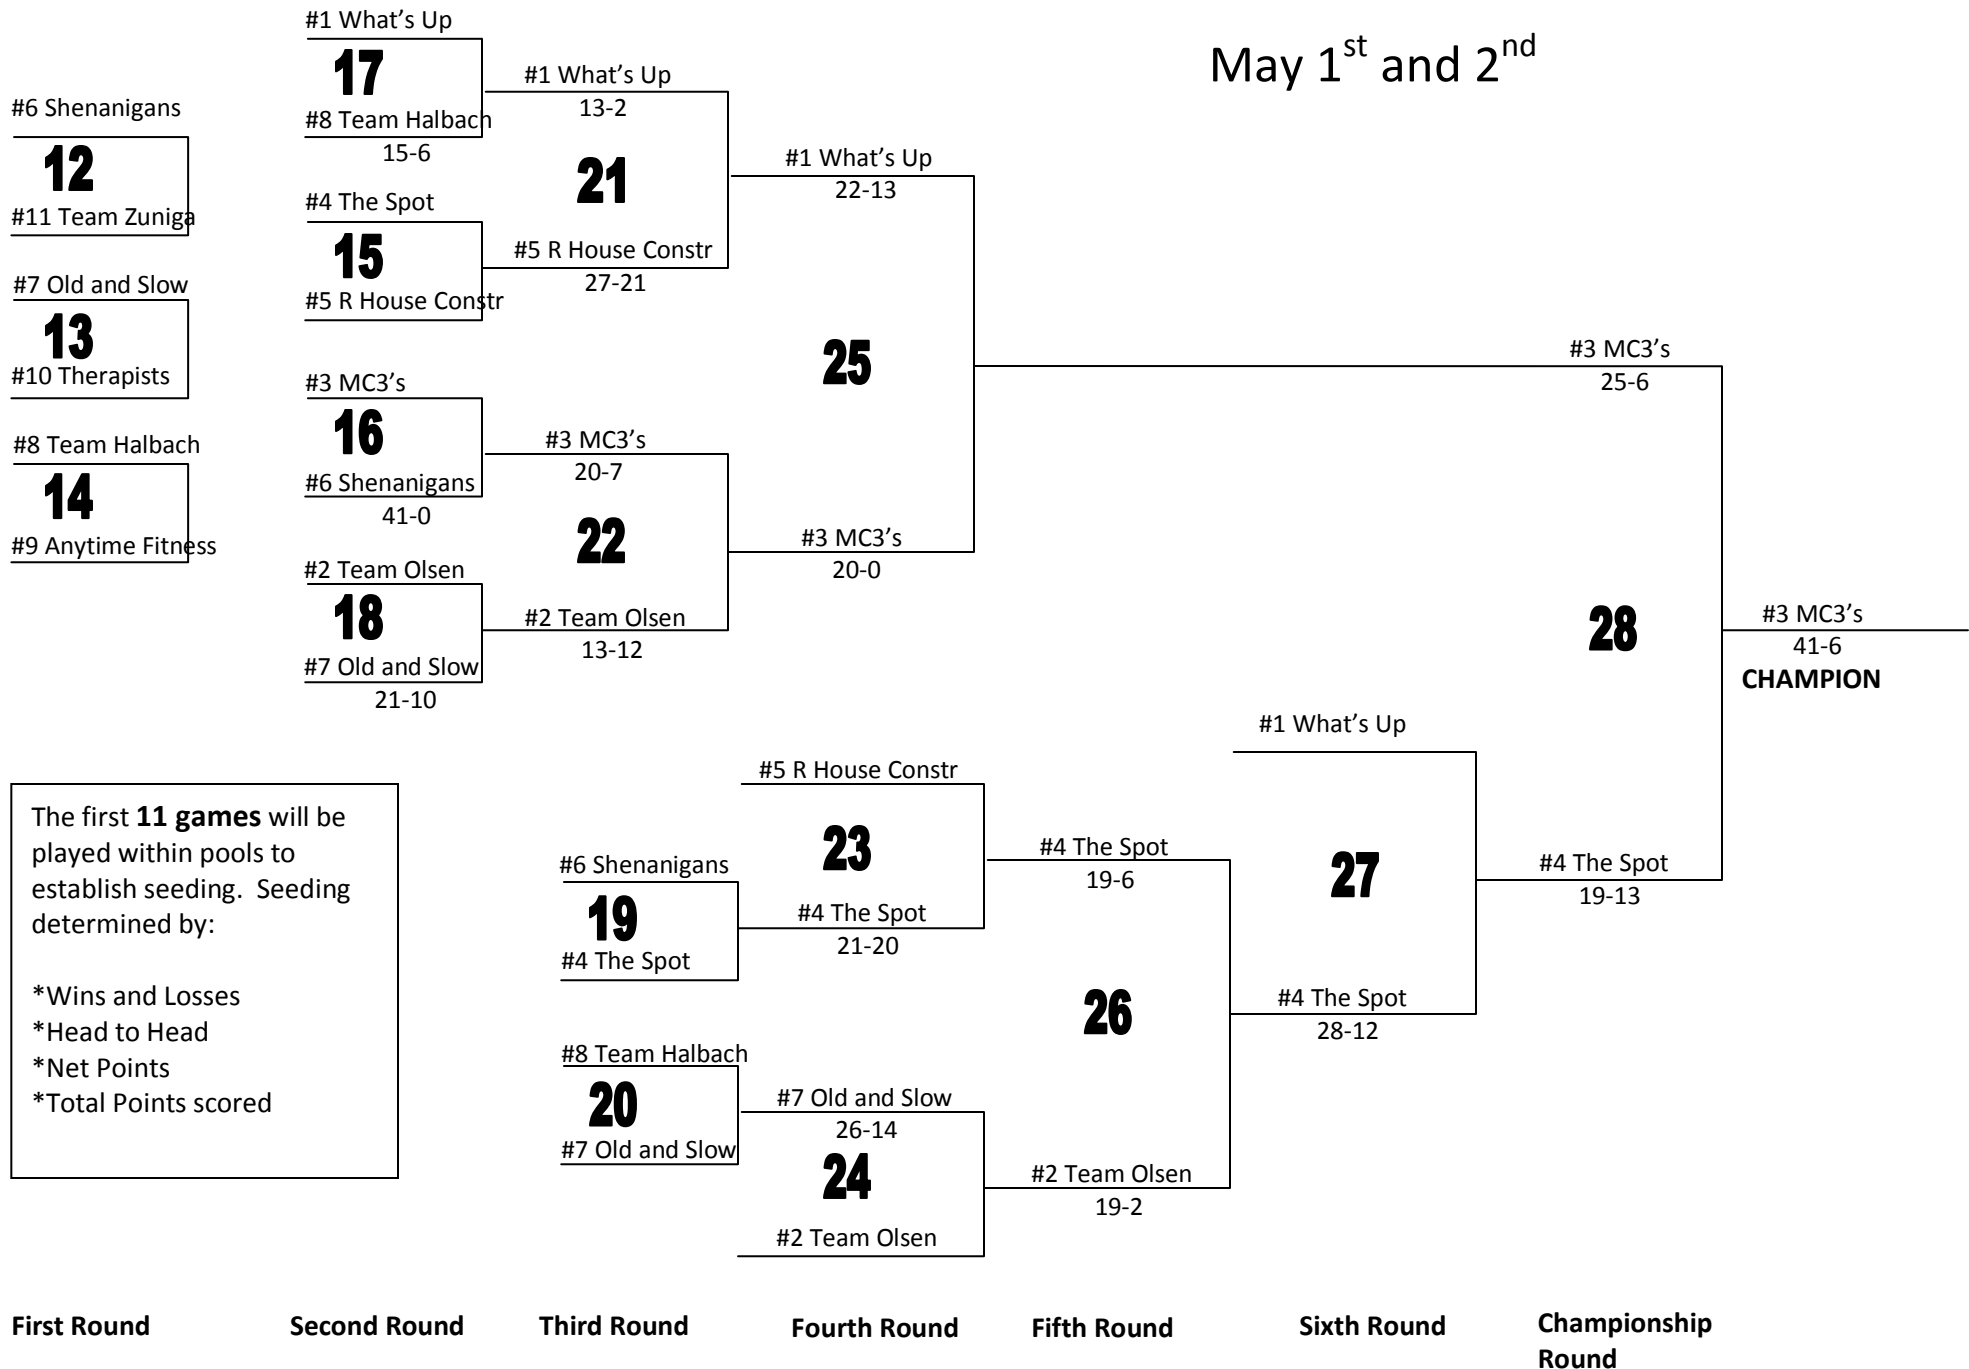

2010 **MAYhem** Tournament Results

May 1st and 2nd

The first **11 games** will be played within pools to establish seeding. Seeding determined by:

- *Wins and Losses
- *Head to Head
- *Net Points
- *Total Points scored

First Round

Second Round

Third Round

Fourth Round

Fifth Round

Sixth Round

Championship Round